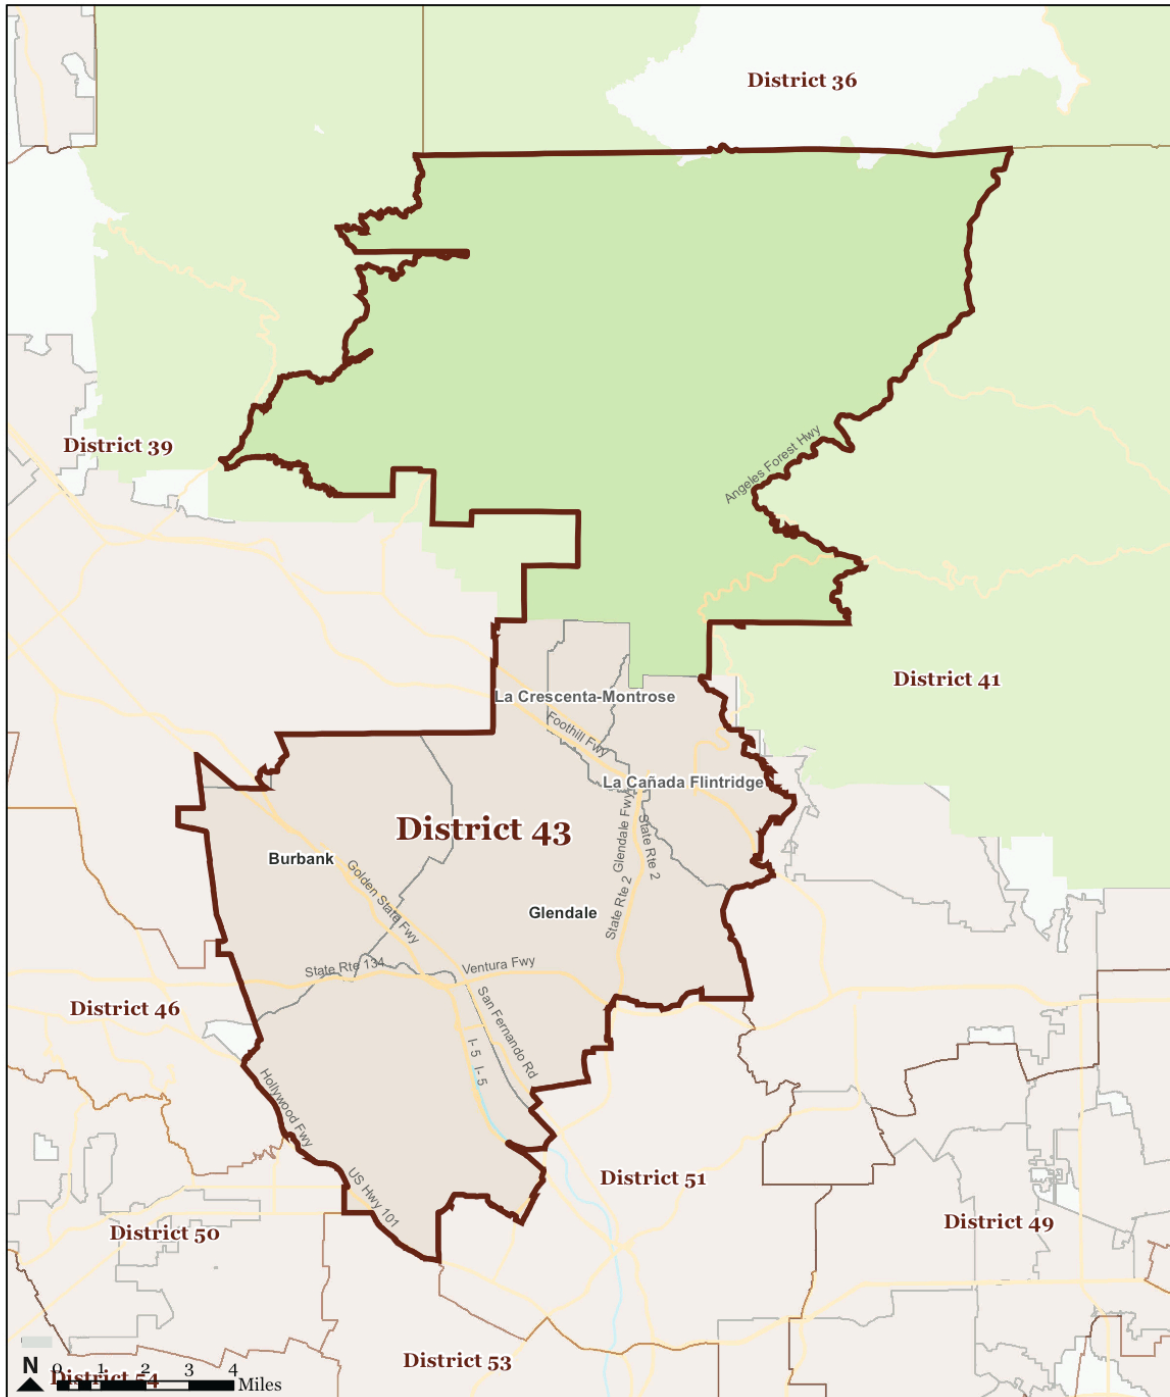

Assembly District 43

Burbank, Glendale, Las Crescenta, Montrose, La Cañada Flintridge, and L.A. neighborhoods of Atwater Village, Los Feliz, East Hollywood, and northern Silver Lake (north of the reservoir)

Zip Codes:

ALL
Glendale

ALL
Burbank

La
Crescenta

Montrose

La Cañada-
Flintridge

+

L.A. Zips:

90027

90029

90039
(most)

90068

California State Assembly District 43

Map created by Healthy City, a project of the Advancement Project, August 2011. Created from CRC Certified Map: crc_20110815_assembly_certified_statewide.zip SHA-1: 323d2c56df6bf3ad6b3b4e58fd7c5d0338a476b8. Basemap from US Census Bureau TIGER/Line Shapefiles.